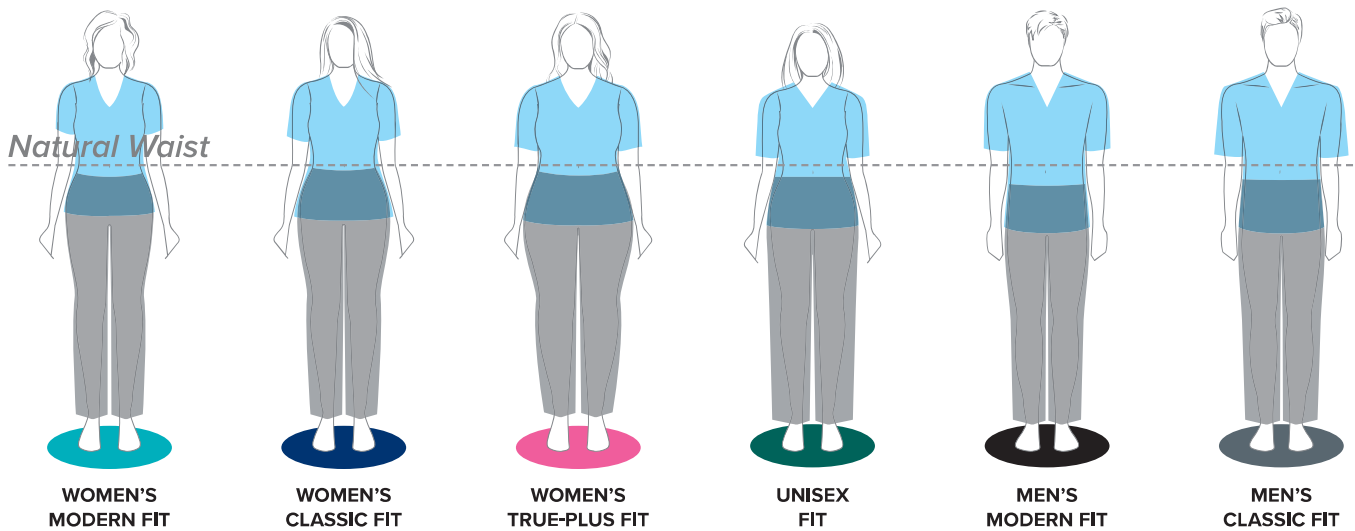

The WonderWink Fit Difference : EXPECT COMFORT

WOMEN'S MODERN FIT:

Cut closer to your shape for a flattering and contoured look without sacrificing comfort.

WOMEN'S TRUE-PLUS FIT:

Fit exclusively for curvy shapes. Comfortable, flattering and unrestricted for an effortless look and feel.

MEN'S MODERN FIT:

Built for a man, this garment is cut slimmer to the body for a more modern, tailored shape.

WOMEN'S CLASSIC FIT:

Lightly shaped to the body for mobility and ease of movement. Comfortable and stylish in a relaxed fit.

UNISEX FIT:

Relaxed and roomy to accommodate a full range of shapes and sizes.

MEN'S CLASSIC FIT:

Cut looser and more relaxed for an unrestricted fit and a full range of movement.

Women's Modern Fit

	XXS	XS	S	M	L	XL
Ready-to-Wear	0	2	4-6	8-10	12-14	16-18
Bust	30-31	32-33	34-35	36-38	39-42	43-46
Waist	22-23	24-25	26-27	28-30	31-34	35-38
Hip	32-33	34-35	36-37	38-40	41-44	45-48

Inseam: Regular-31", Short-28 1/2", Tall-34"